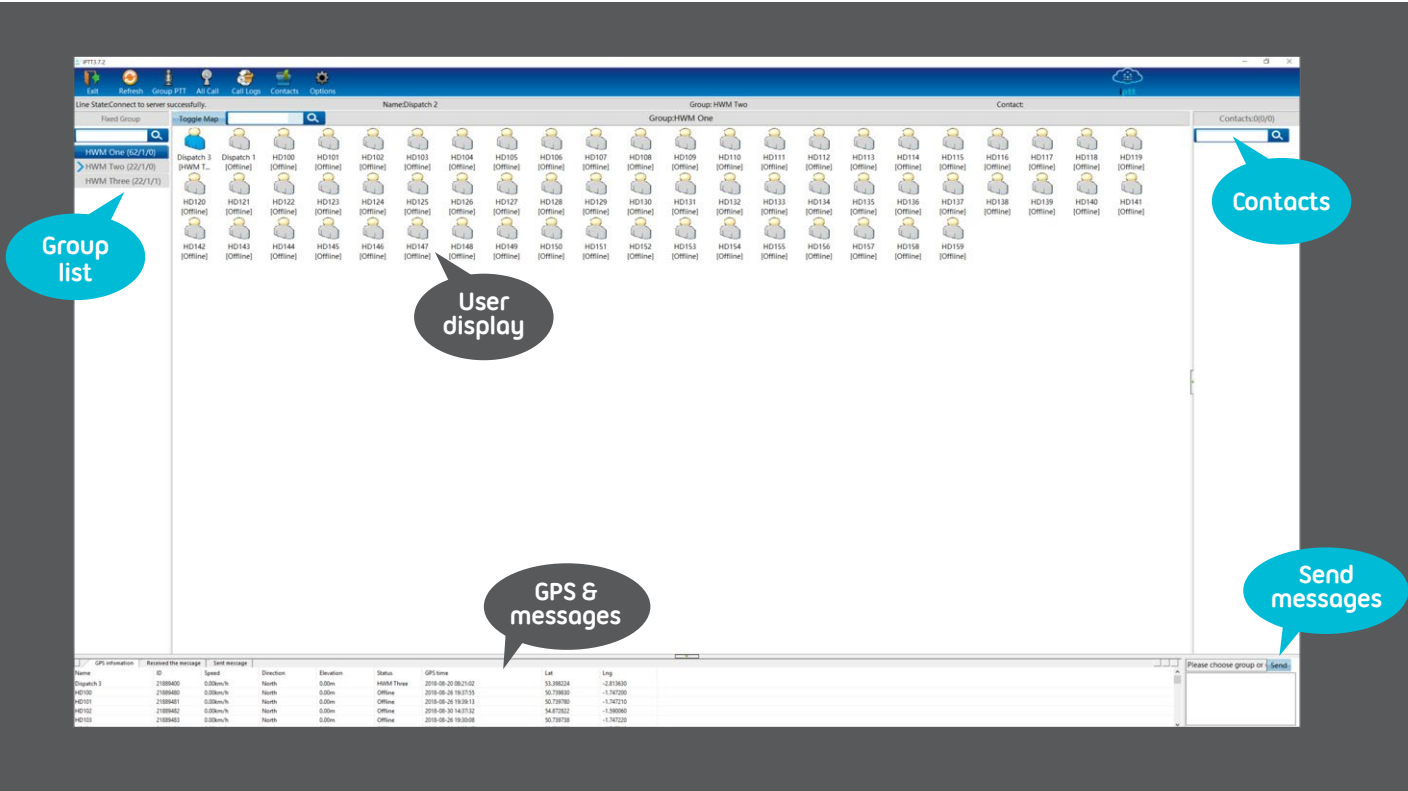

Smarter solutions for smarter business.

Push to Talk Over Cellular (POC)

iptt Dispatcher

Easy to use with a clear and intuitive user interface

Features & Benefits:

- Tracking - Live
- Tracking - Historical (Snail Trail)
- Infinite Number of Channels/Groups
- Up to 1,000 users per Channel/Group
- Dynamic Channels/Groups
- Monitor Several Channels/Groups
- Force Users into Groups
- Call Logs
- Private Calls
- Remote Stun
- Lone Worker
- Geofencing
- KML/KMZ waypoints and routes
- New features added continuously

Available for iOS, Android and Windows